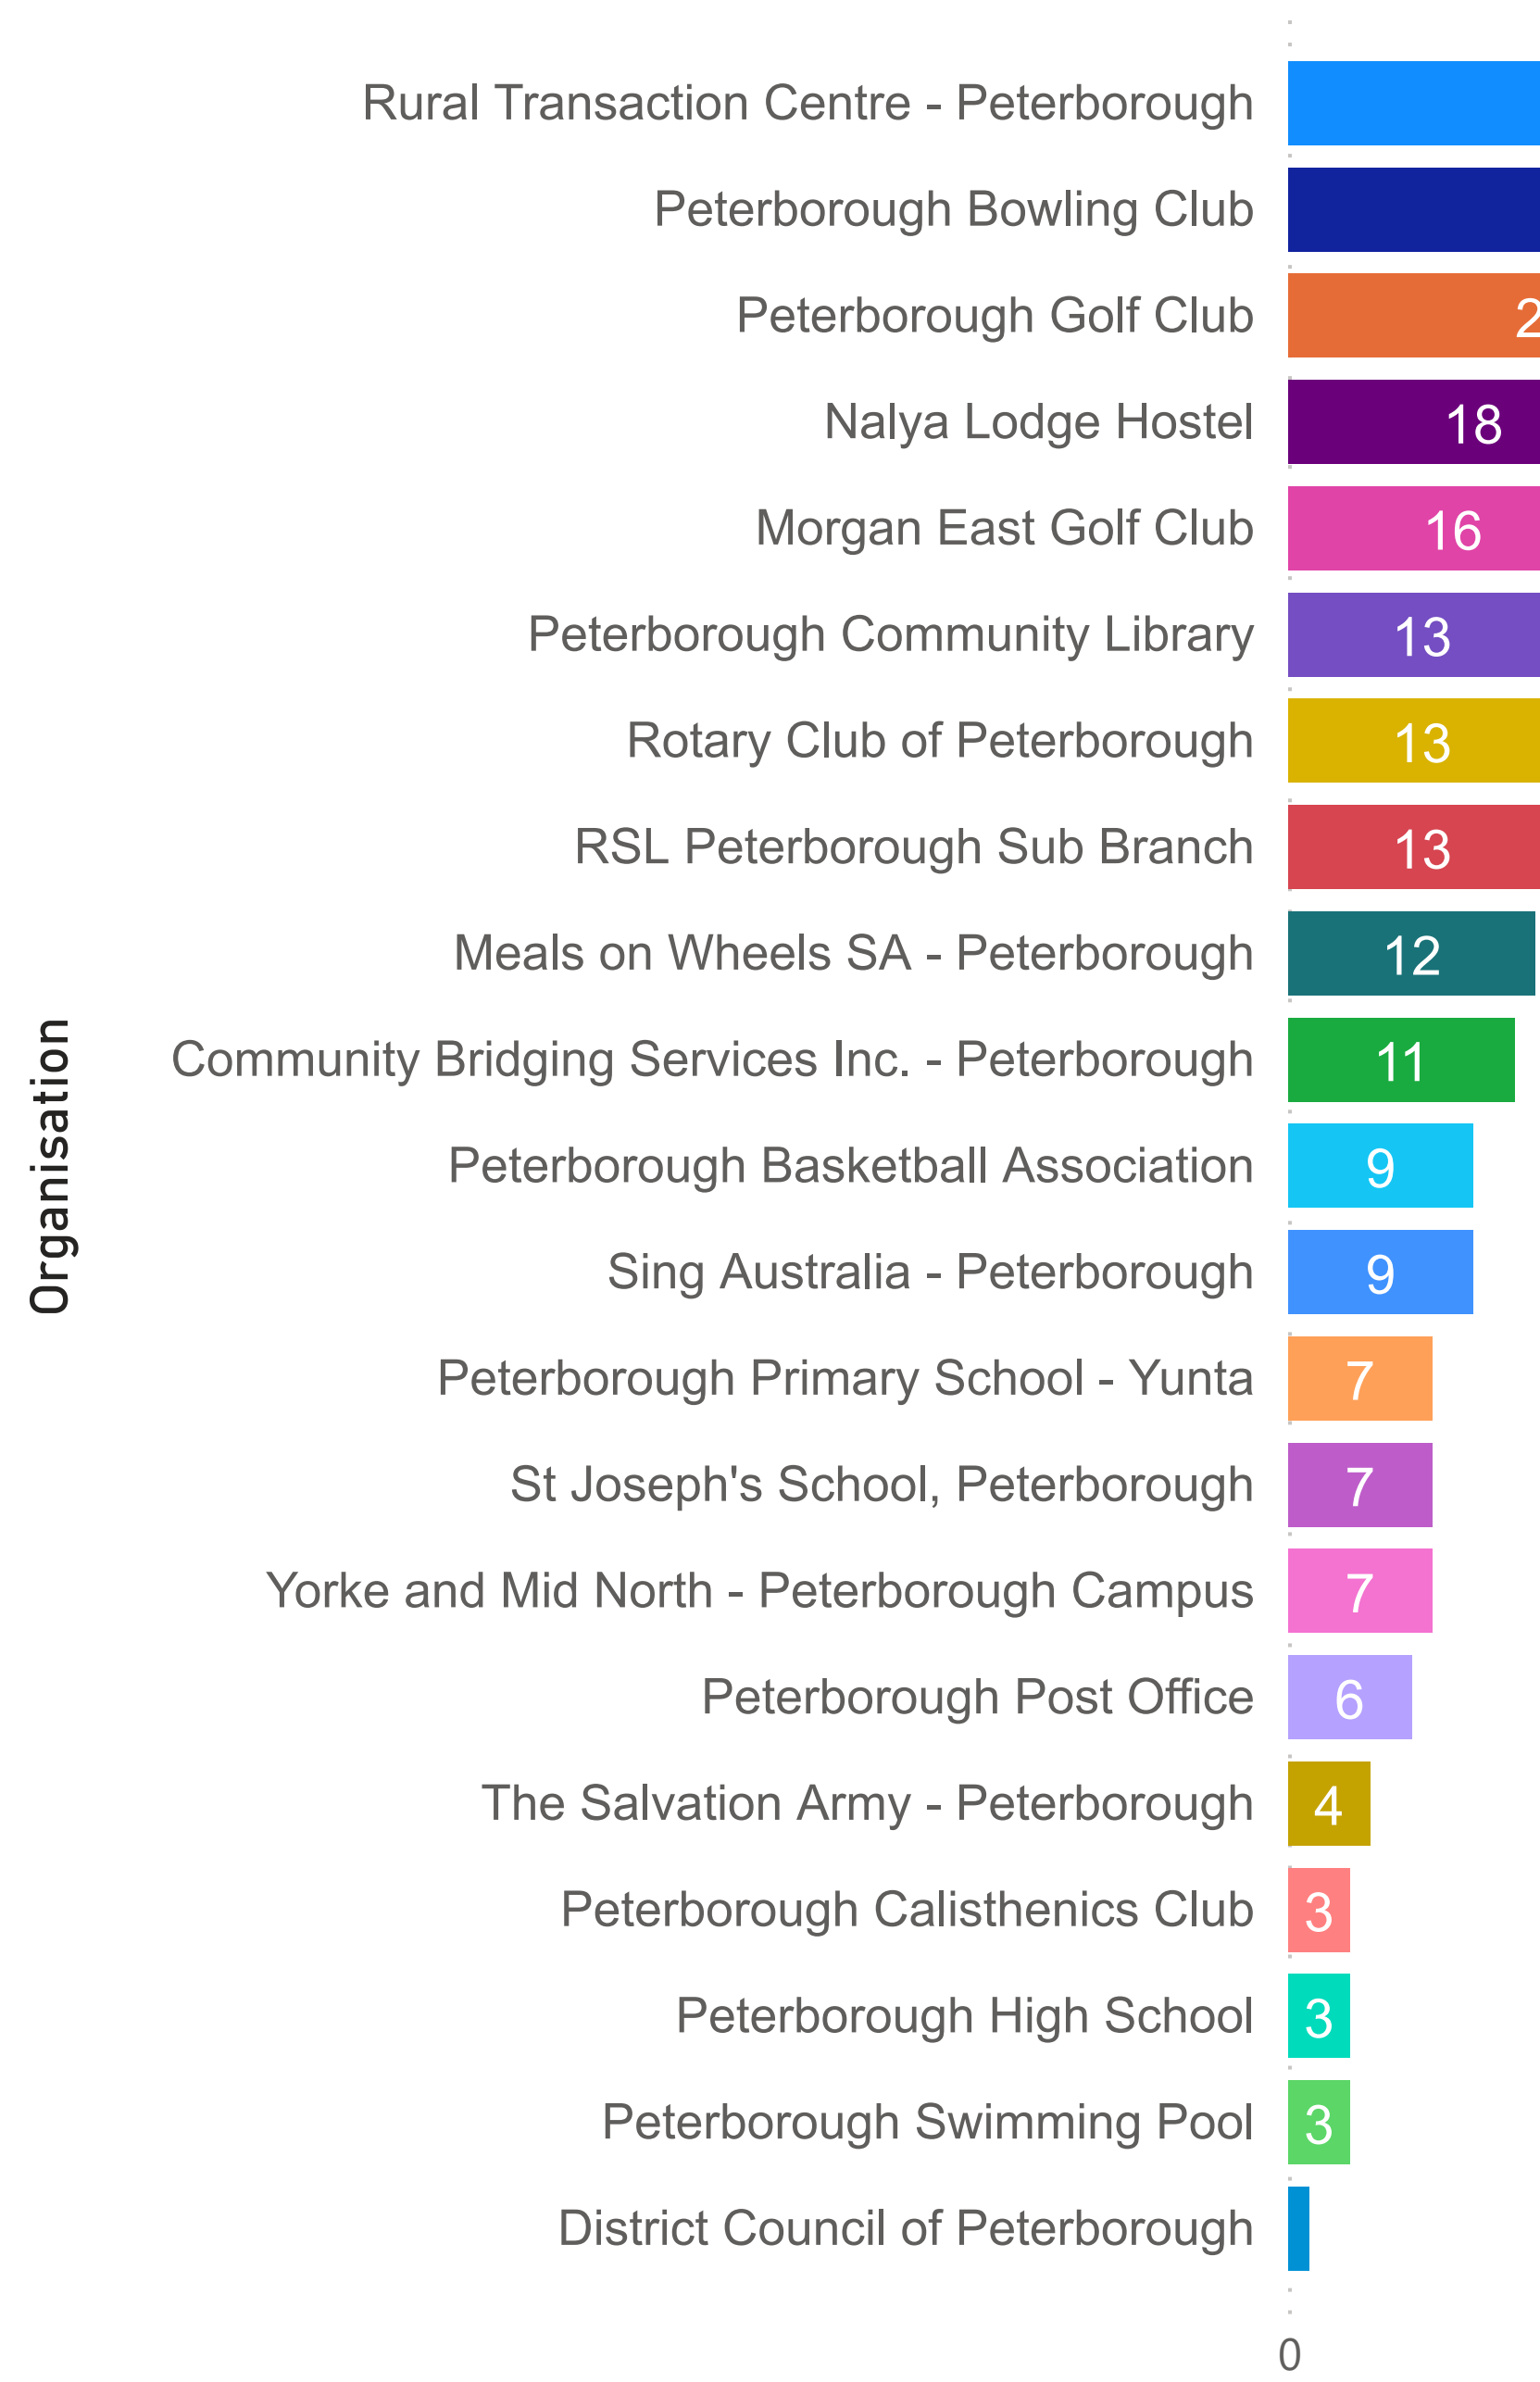

Peterborough Council - Organisation by Primary Category (FY 2020-2021)

Primary Category

Count of Organisation

Peterborough Council - Sessions by Organsiation (FY 2020-2021)

Organisation

Sum of Sessions

FY 2020-2021