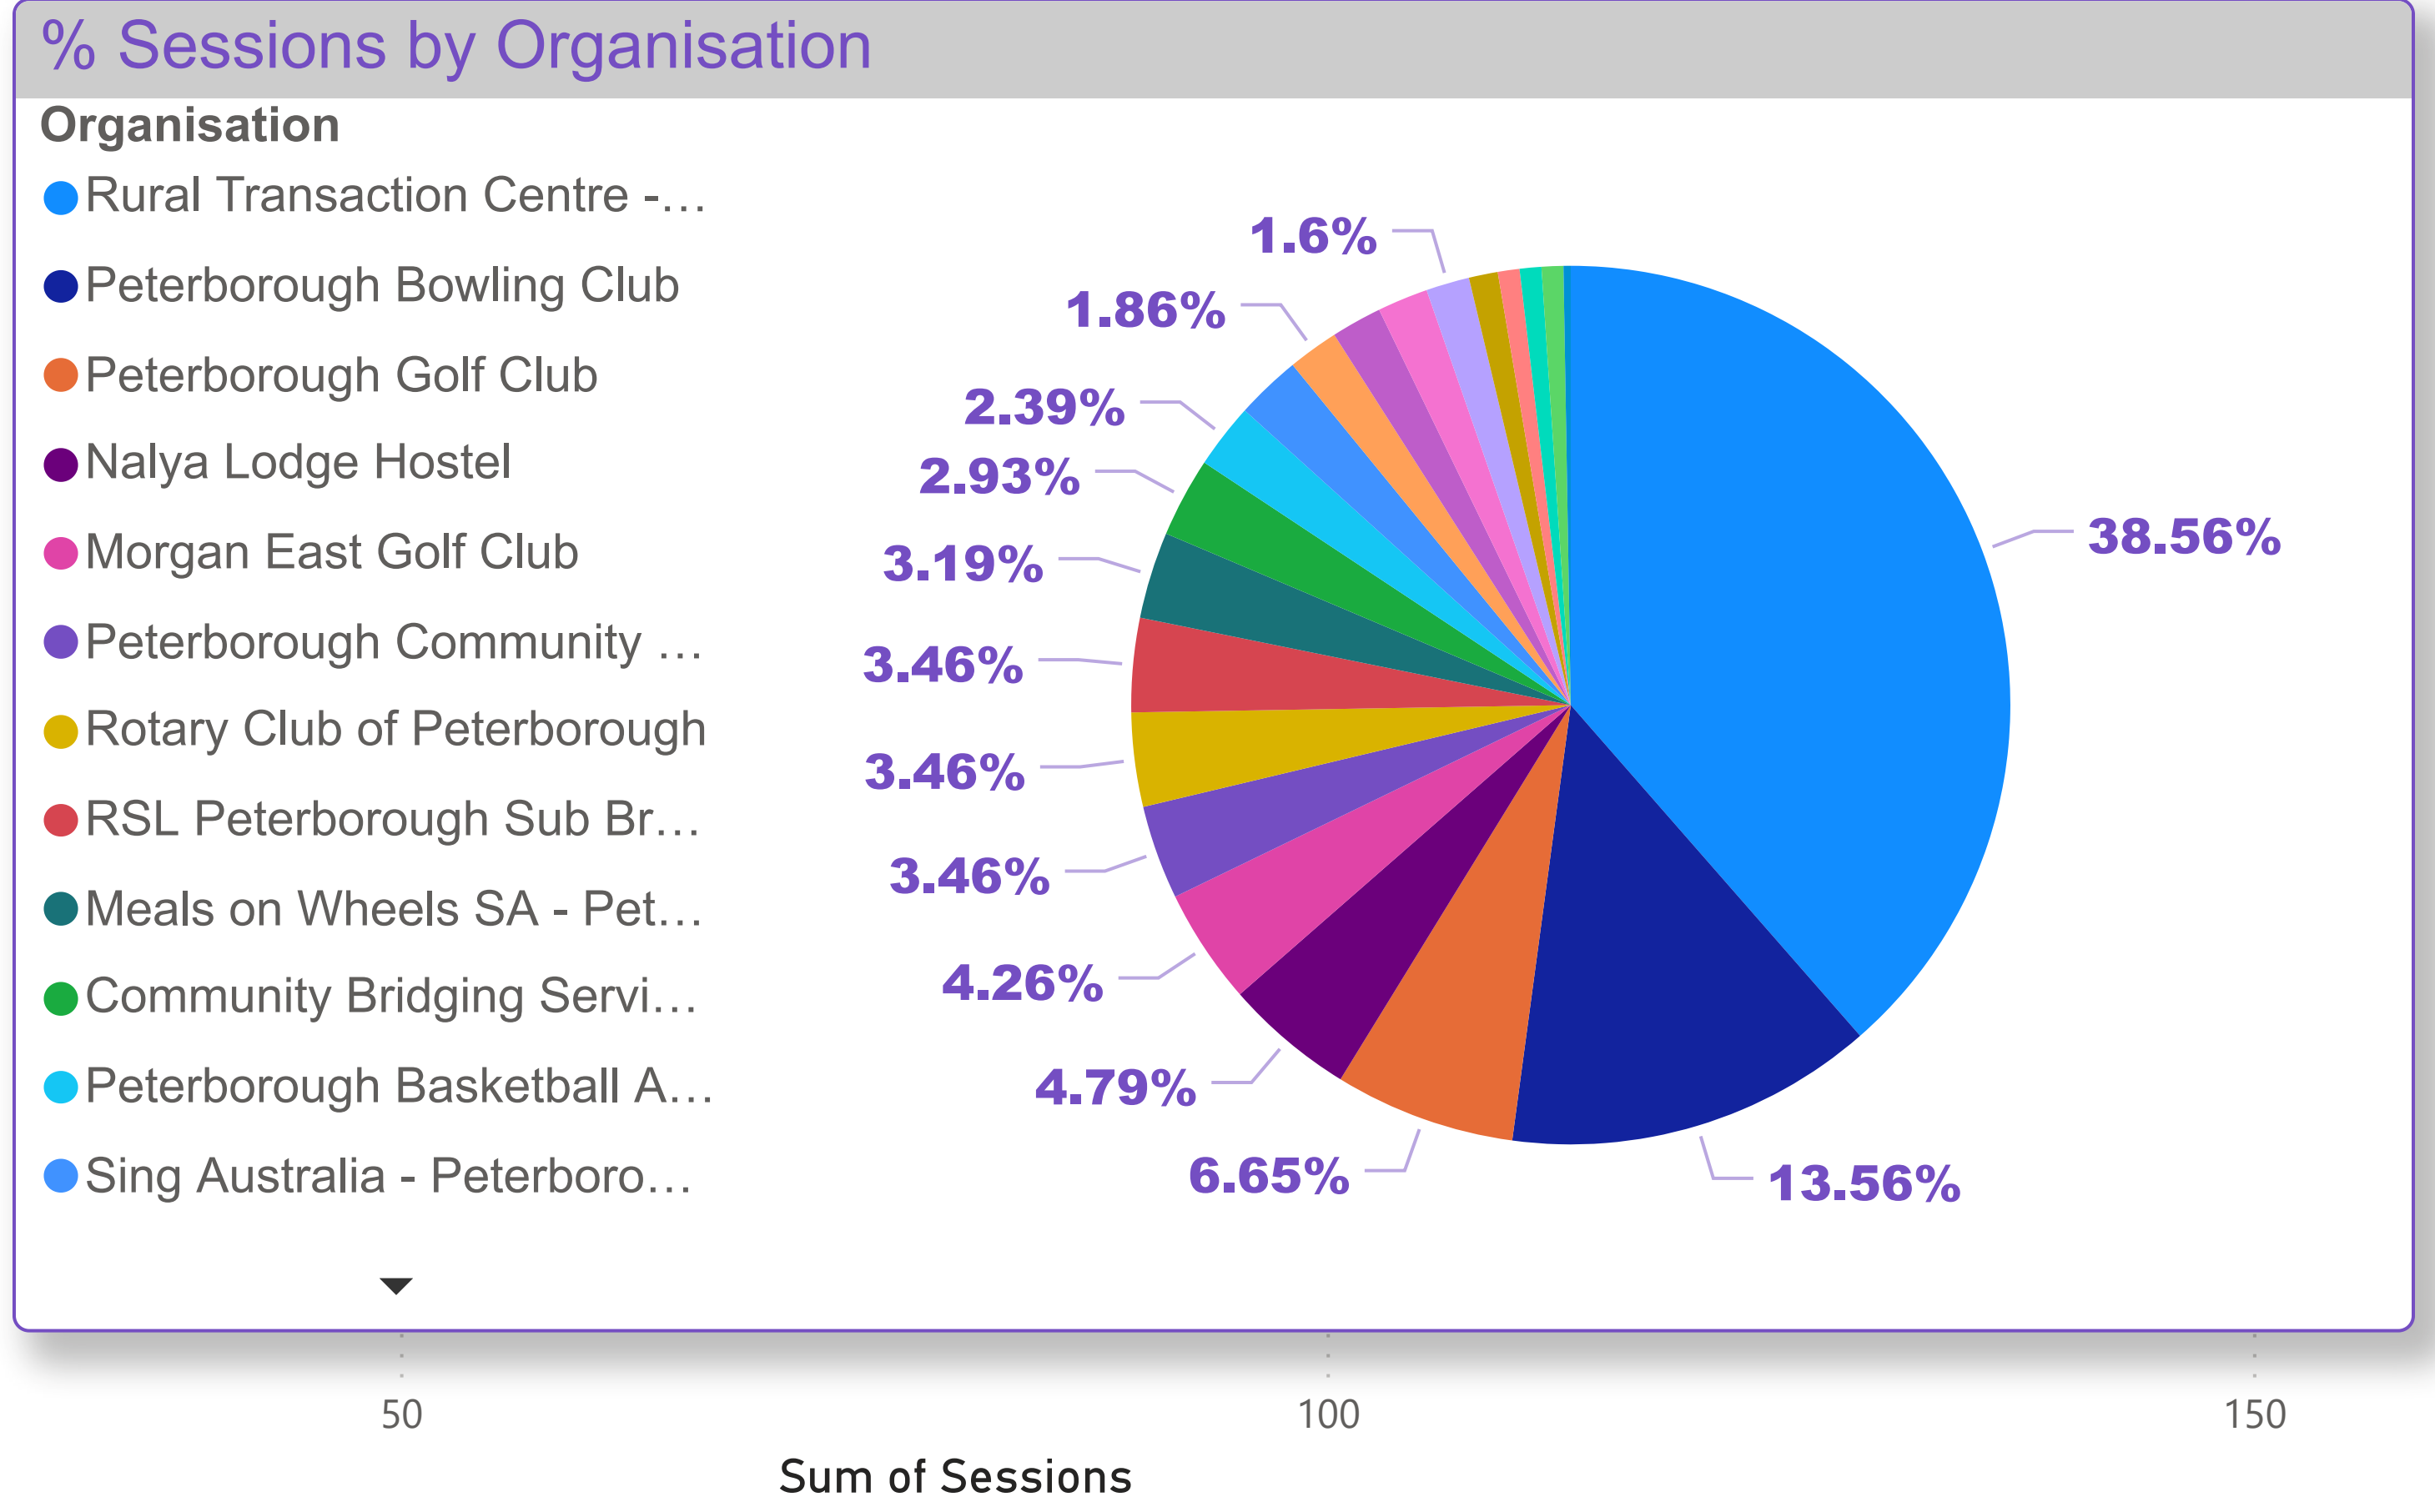

Peterborough Council - Organisation by Primary Category (FY 2020-2021)

Primary Category

Count of Organisation

Peterborough Council - Sessions by Organsiation (FY 2020-2021)

Organisation

Sum of Sessions

FY 2020-2021