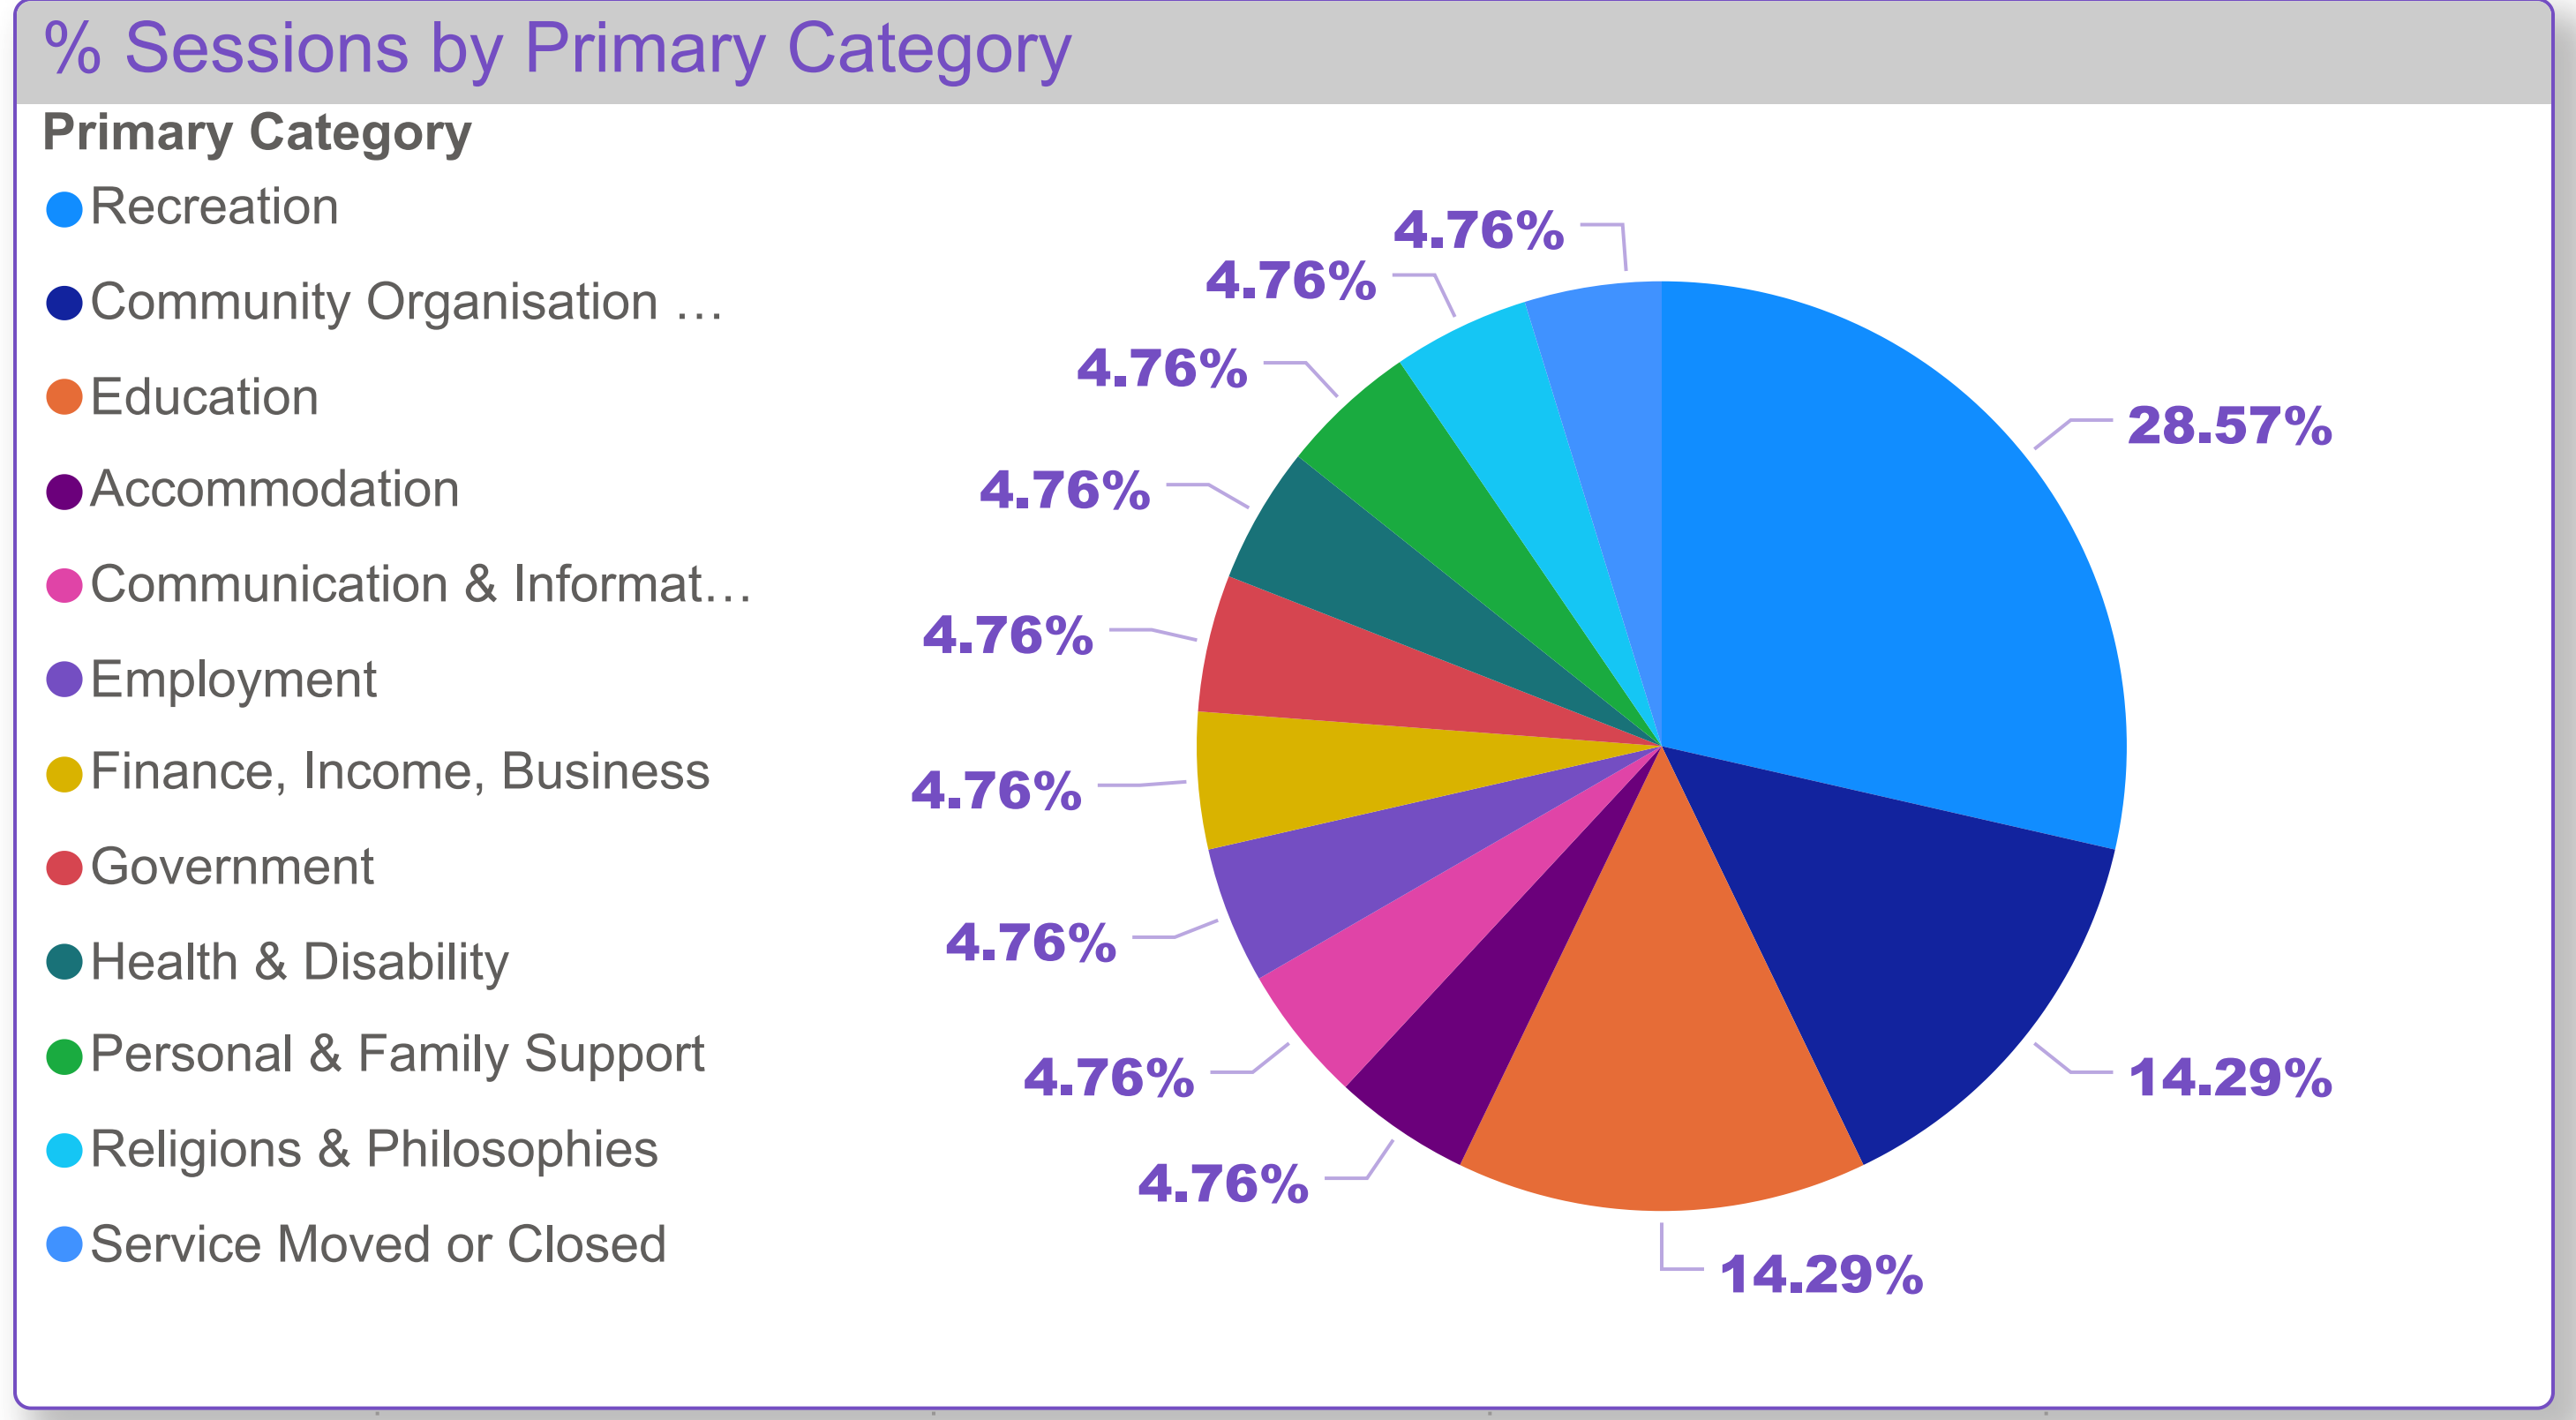

Peterborough Council - Organisation by Primary Category (FY 2020-2021)

Primary Category

Count of Organisation

Peterborough Council - Sessions by Organsiation (FY 2020-2021)

Organisation

Sum of Sessions

FY 2020-2021