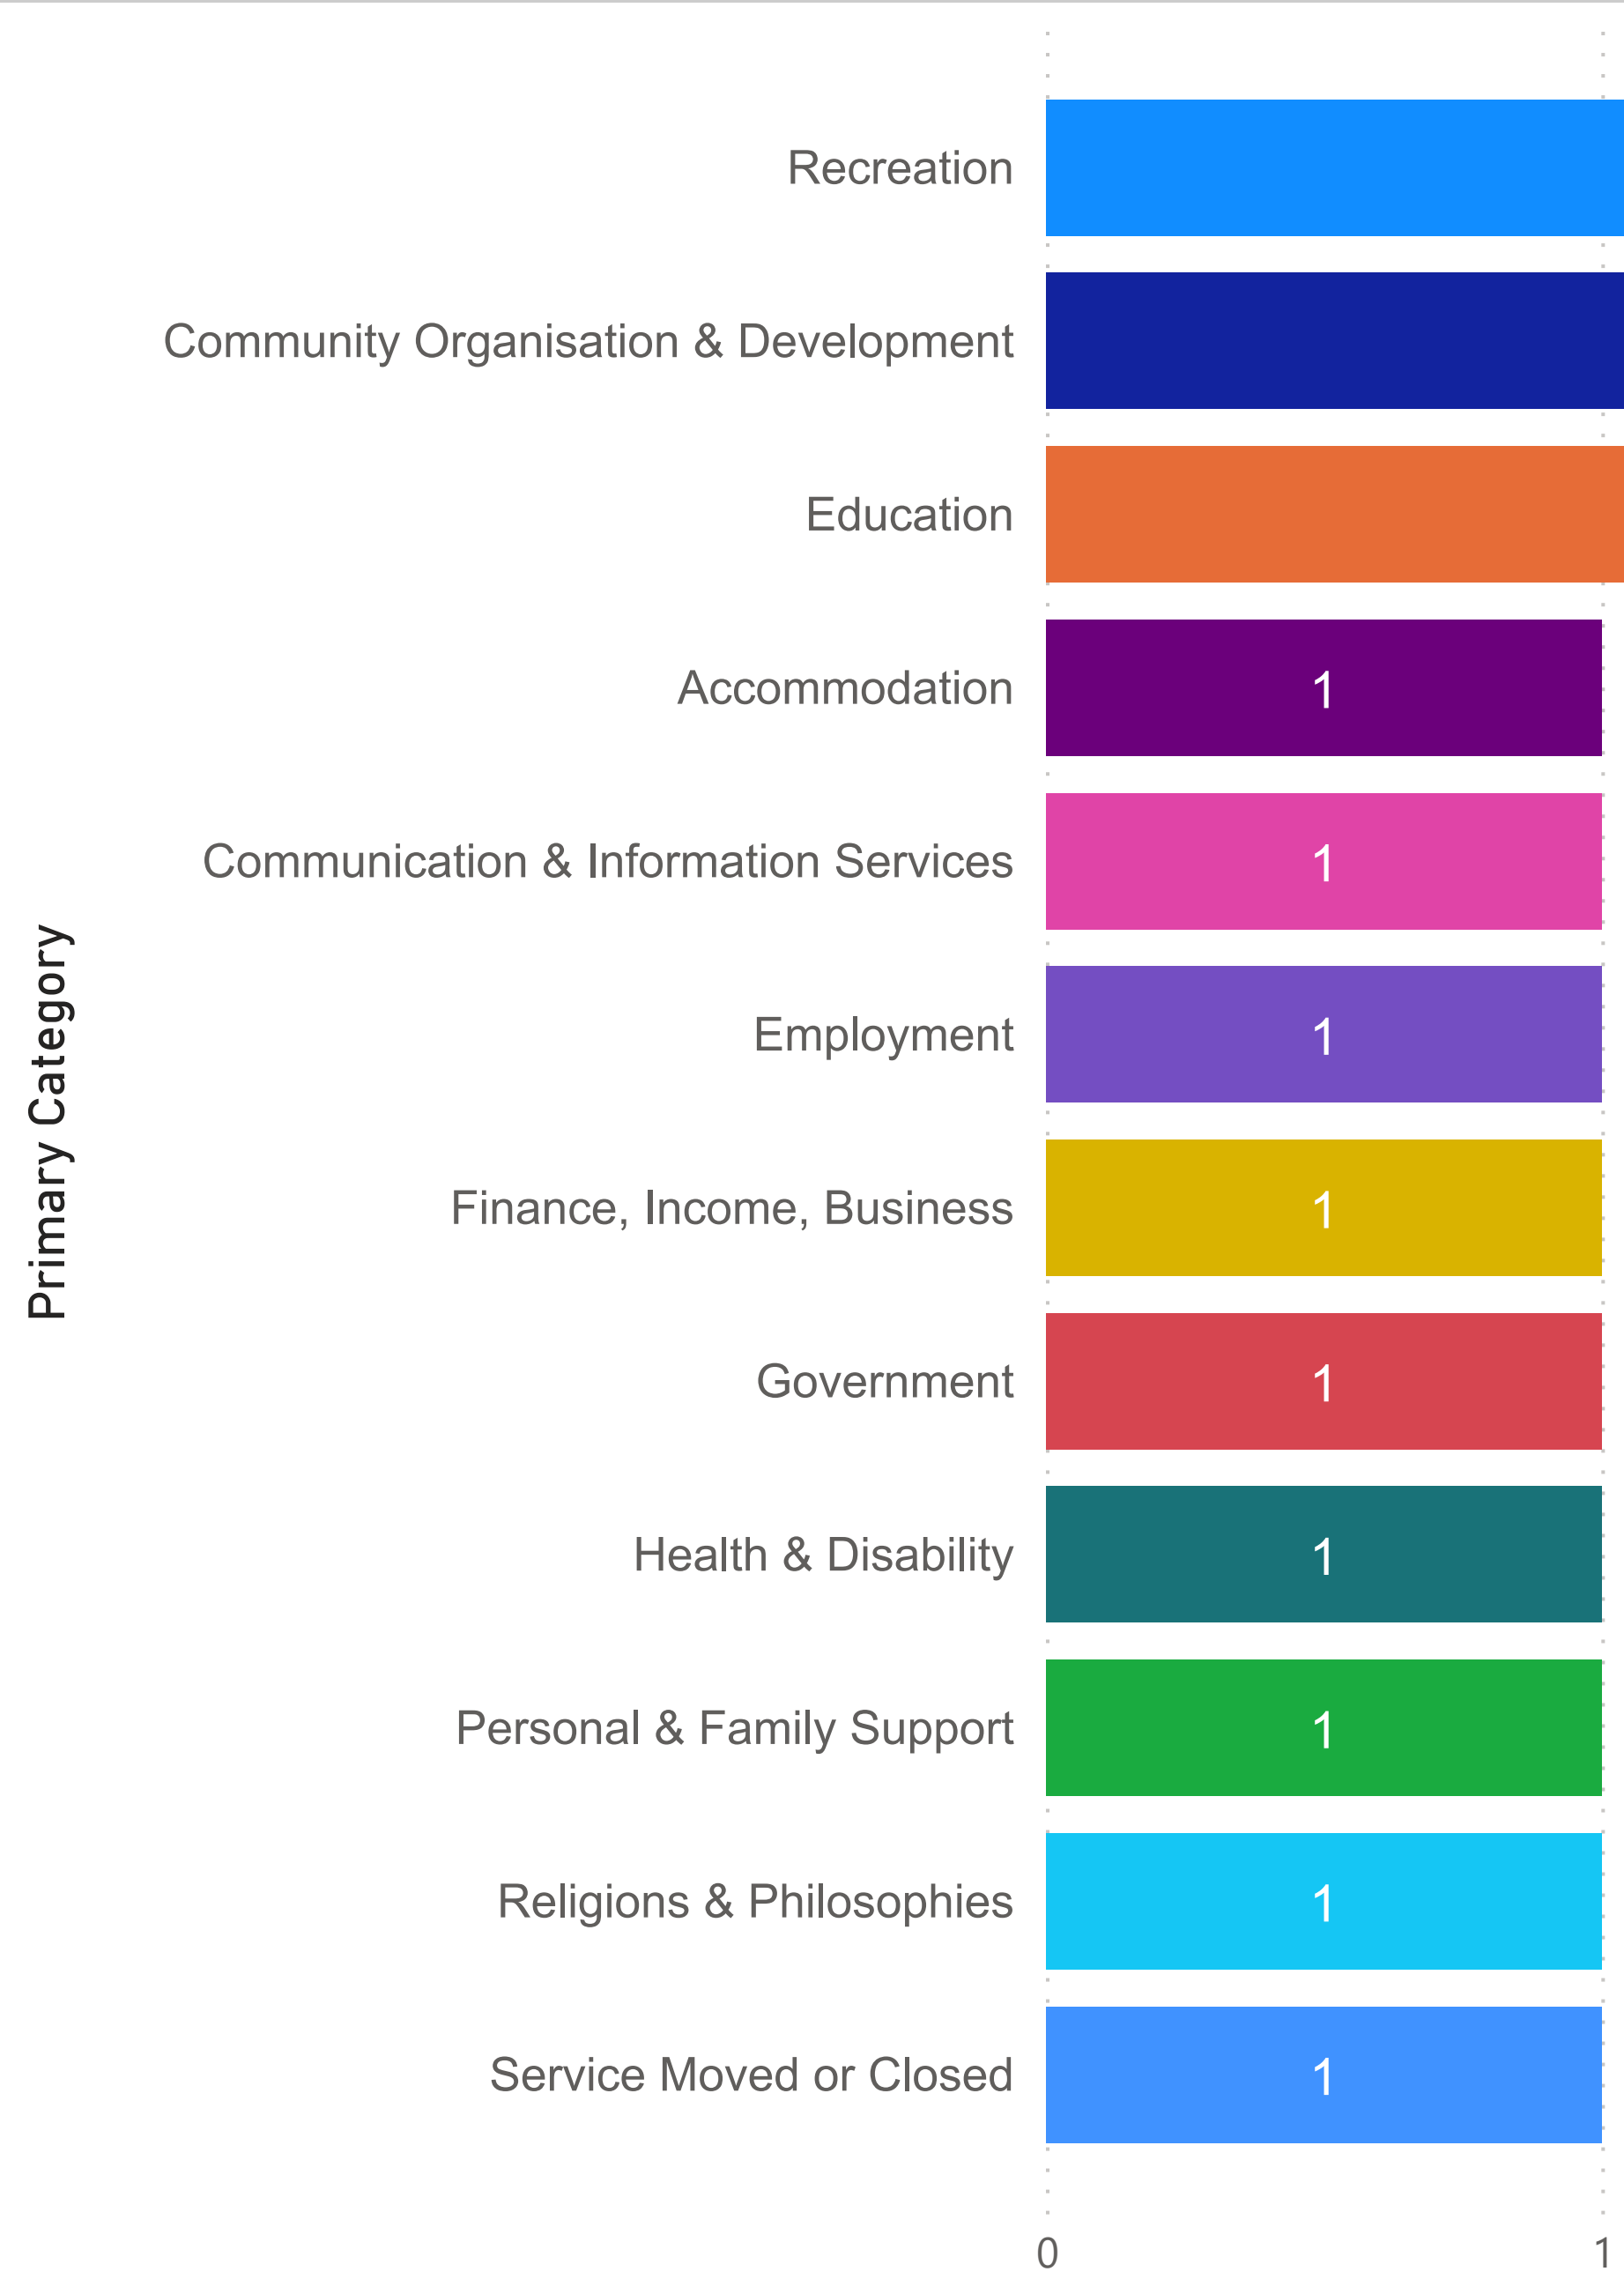

Peterborough Council - Organisation by Primary Category (FY 2020-2021)

Primary Category

Count of Organisation

Peterborough Council - Sessions by Organsiation (FY 2020-2021)

Organisation

Sum of Sessions

FY 2020-2021

Primary Category, Organisation

- ▶ Accommodation
- ▶ Communication & Information Services
- ▶ Community Organisation & Development
- ▶ Education
- ▶ Employment
- ▶ Finance, Income, Business
- ▶ Government
- ▶ Health & Disability
- ▶ Personal & Family Support
- ▶ Recreation
- ▶ Religions & Philosophies
- ▶ Service Moved or Closed